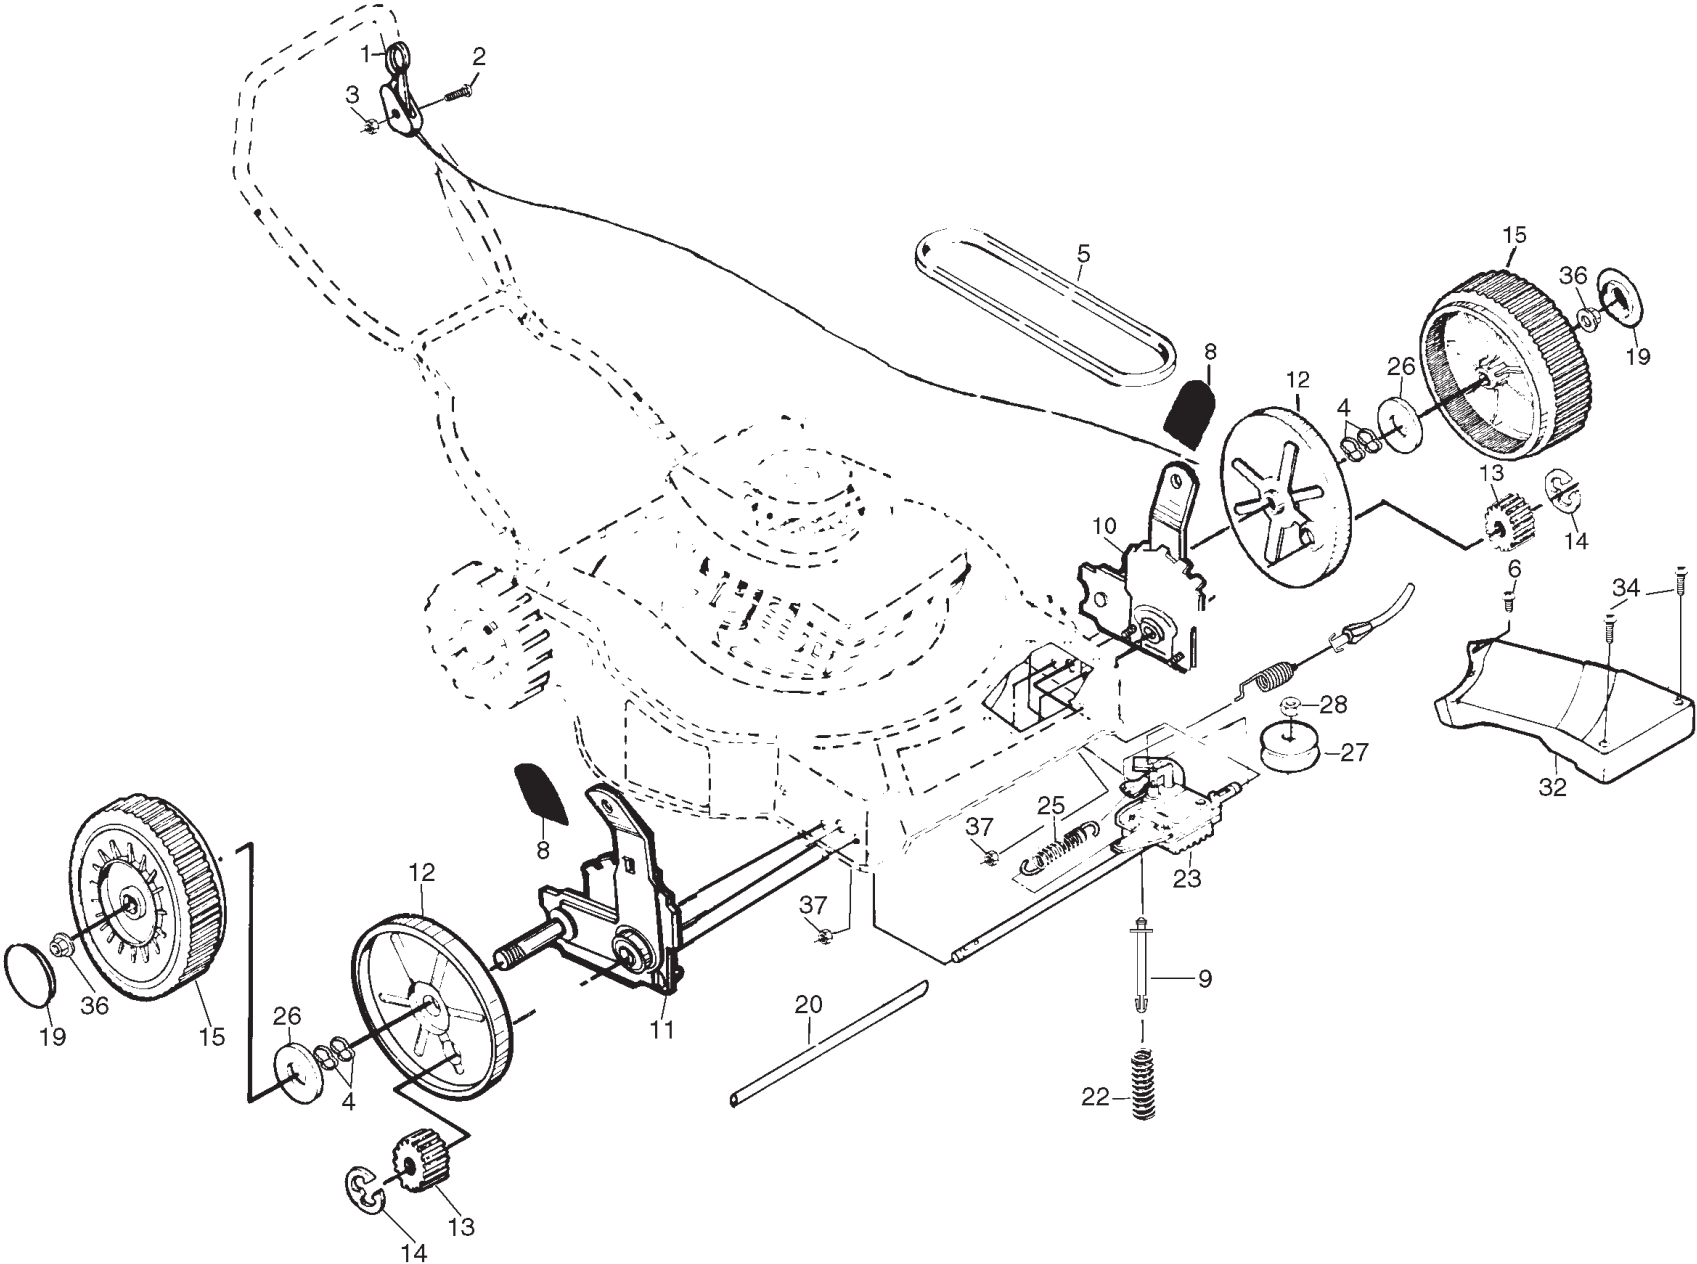

REPAIR PARTS

ROTARY LAWN MOWER - - MODEL NO. 600SD (J600SDD), PRODUCT NO. 954 13 00-31

REPAIR PARTS

ROTARY LAWN MOWER - - MODEL NO. 600SD (J600SDD), PRODUCT NO. 954 13 00-31

KEY NO.	PART NO.	DESCRIPTION	KEY NO.	PART NO.	DESCRIPTION
1	532148312	Dual Head Cable Control Assembly	19	532801153	Hubcap
2	532158755	Hex Washer Head Screw 1/4-20 x 2.12	20	532086012	Drive Shaft Cover
3	532751152	Locknut	22	532137090	Spring
4	532057143	Wave Washer	23	532702511	Gear Case Assembly
5	531013166	V-Belt	25	532075192	Spring
6	532750097	Screw	26	532067725	Washer
8	532132800	Selector Knob	27	532137052	Drive Pulley
9	532150495	Hex Head Bolt 1/4-20 x 2	28	532132010	Locknut
10	532152465	Wheel Adjuster Assembly (Left)	32	532137088	Drive Cover
11	532152463	Wheel Adjuster Assembly (Right)	34	532146072	Pan Head Tapping Screw #10-24 x 2-3/4
12	532088080	Dust Cover	36	532083923	Flanged Locknut
13	532137054	Pinion	37	532063601	Nut
14	812000058	E-Ring	--	532161057	Drive Cover Decal
15	532801156	Wheel & Tire Assembly