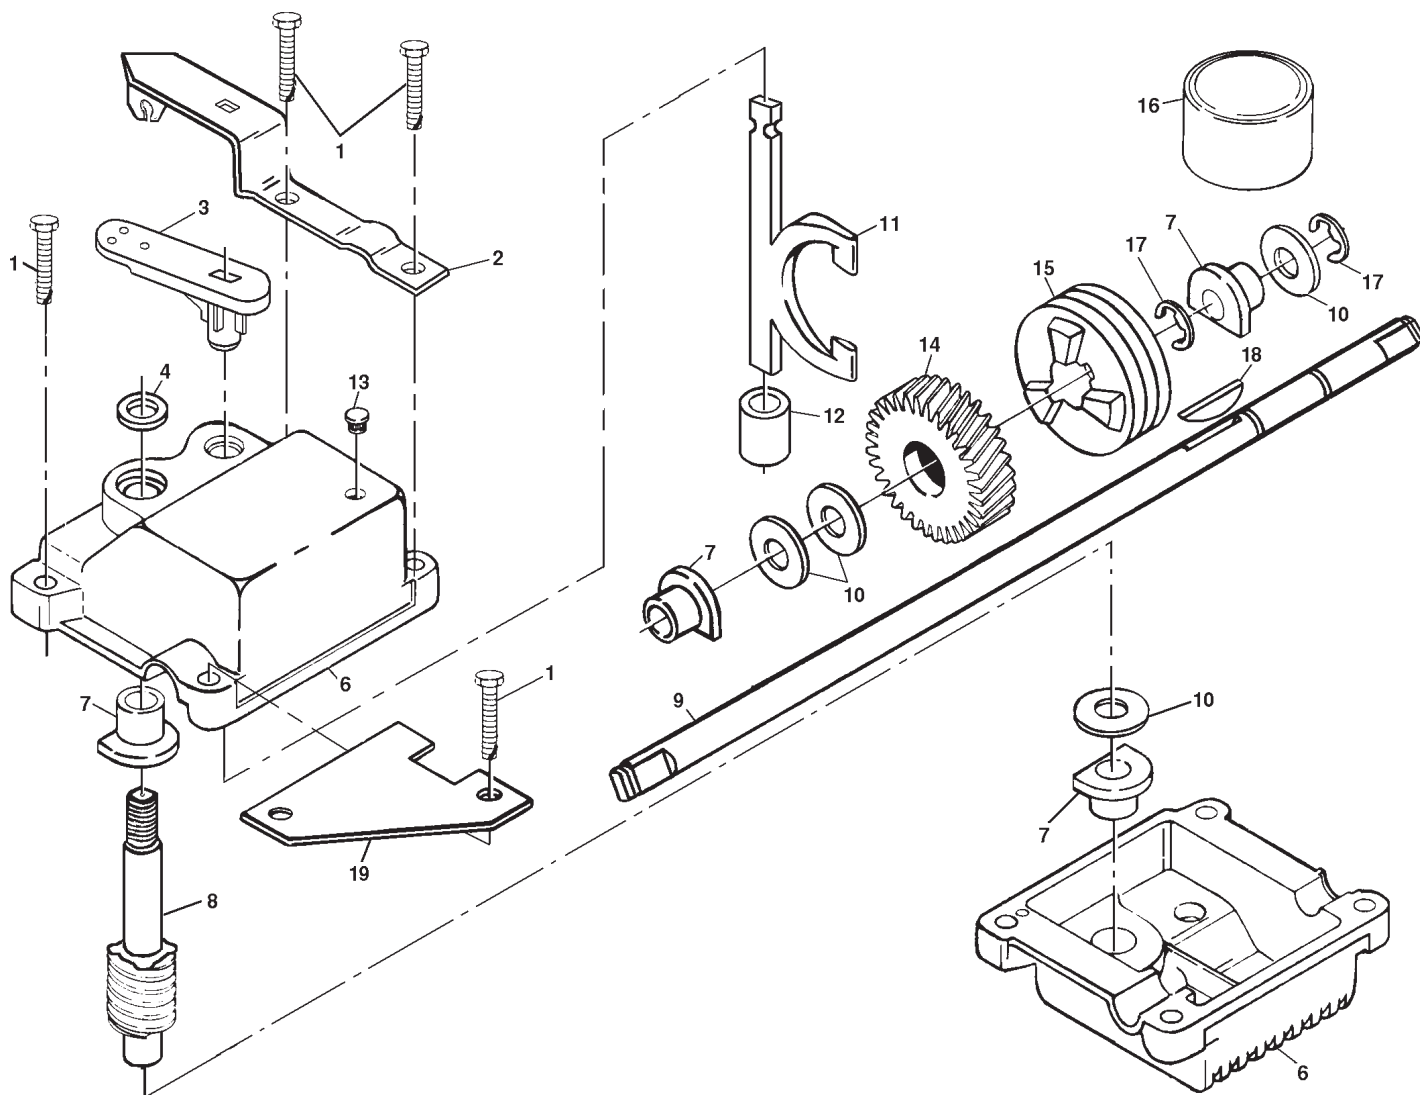

# REPAIR PARTS

ROTARY LAWN MOWER - - MODEL NO. 600SD (J600SDD), PRODUCT NO. 954 13 00-31

KEY NO.	PART NO.	DESCRIPTION	KEY NO.	PART NO.	DESCRIPTION
1	532148312	Dual Head Cable Control Assembly	19	532801153	Hubcap
2	532158755	Hex Washer Head Screw 1/4-20 x 2.12	20	532086012	Drive Shaft Cover
3	532751152	Locknut	22	532137090	Spring
4	532057143	Wave Washer	23	532702511	Gear Case Assembly
5	531013166	V-Belt	25	532075192	Spring
6	532750097	Screw	26	532067725	Washer
8	532132800	Selector Knob	27	532137052	Drive Pulley
9	532150495	Hex Head Bolt 1/4-20 x 2	28	532132010	Locknut
10	532152465	Wheel Adjuster Assembly (Left)	32	532137088	Drive Cover
11	532152463	Wheel Adjuster Assembly (Right)	34	532146072	Pan Head Tapping Screw #10-24 x 2-3/4
12	532088080	Dust Cover	36	532083923	Flanged Locknut
13	532137054	Pinion	37	532063601	Nut
14	812000058	E-Ring	--	532161057	Drive Cover Decal
15	532801156	Wheel & Tire Assembly			

# REPAIR PARTS

LAWN MOWER - - MODEL NO. 600SD (J600SDD), PRODUCT NO. 954 13 00 -31

GEAR CASE ASSEMBLY PART NUMBER 532702511

KEY NO.	PART NO.	DESCRIPTION
1	817490416	Tapping Screw 1/4-20 x 1-1/4
2	532140269	Engagement Bracket
3	532137053	Shifter
4	532057072	Seal
6	532048373	Gear Case Halves Kit (Includes Key Nos. 4 and 7)
7	532077881	Bearing
8	532137051	Worm Shaft
9	532137074	Drive Shaft (532702511)
--	532137077	Drive Shaft (532702510)
10	532057079	Hardened Washer

KEY NO.	PART NO.	DESCRIPTION
11	532131484	Clutch Yoke
12	532700343	Bushing
13	532086447	Plug
14	532137050	Helical Gear
15	532750436	Clutch Jaw
16	532750369	Grease
17	812000003	E-Ring
18	532850848	Hi-Pro Key
19	532125441	Spring Bracket

**NOTE:** All component dimensions given in U.S. inches.  
1 inch = 25.4 mm