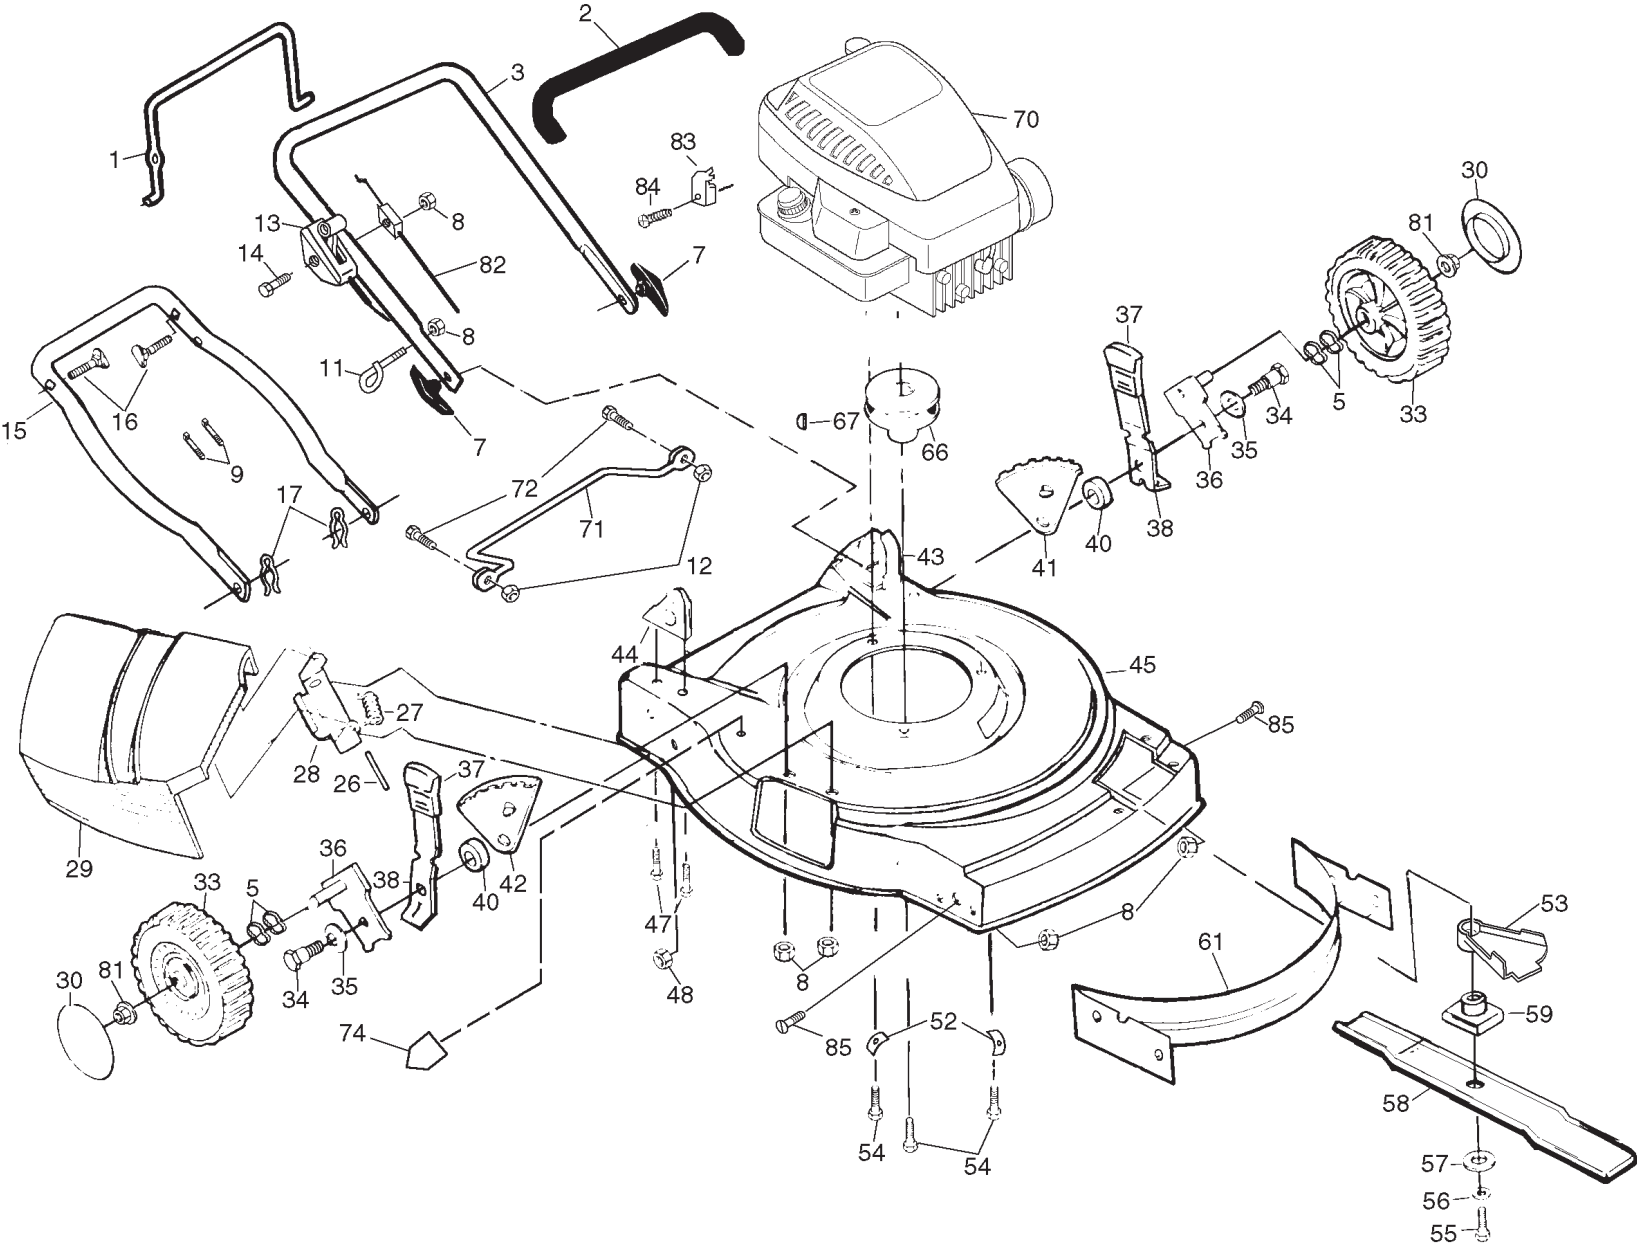

REPAIR PARTS

ROTARY LAWN MOWER - - MODEL NO. 600SD (J600SDD), PRODUCT NO. 954 13 00-31

REPAIR PARTS

ROTARY LAWN MOWER - - MODEL NO. 600SD (J600SDD), PRODUCT NO. 954 13 00-31

KEY NO.	PART NO.	DESCRIPTION	KEY NO.	PART NO.	DESCRIPTION
1	532146900	Control Bar	48	532751592	Locknut 3/8-16
2	532164265	Handle Grip	52	532125078	Eng. Washer
3	532166355	Upper Handle	53	532134612	Debris Shield
5	532057143	Wave Washer	54	532150406	Hex Head Thread Rolling Screw 3/8-16 x 1
7	532136376	Handle Knob	55	532851084	Hex Head Screw 3/8-24 x 1-3/8 Grade 8
8	532063601	Locknut 1/4-20	56	532850263	Helical Lock Washer 3/8
9	53266426	Wire Tie	57	532851074	Hardened Washer
11	532153638	Rope Guide	58	531013162	22" Blade
12	532069180	Locknut 1/4-20	59	532851514	Blade Adapter
13	532166971	Throttle Control	61	532170491	Front Baffle
14	532144929	Hex Washer Head Screw 1/4-20 x 2-1/8	66	532084596	Engine Pulley
15	532159354	Lower Handle	67	532087677	Hi-Pro Key #HP 505
16	532131959	Handle Bolt 5/16-18 x 1-3/4	70	-----	Engine - Briggs & Stratton - Model No. 12H802
17	532051793	Hairpin Cotter			Order parts from engine manufacturer
26	532147286	Hinge Rod	71	532154147	Foot Guard
27	532087589	Torsion Spring	72	532085825	Self Tapping Screw #10-24 x 1
28	532087593	Housing Bracket Assembly	74	532145494	Warning Decal
29	532750149	Discharge Guard	81	532083923	Nut
30	532801153	Hubcap	82	532851671	Cable MZR
33	532750550	Wheel & Tire Assembly	83	532111190	B & S Clamp
34	532142748	Shoulder Bolt 3/8-16 x 1	84	532083816	Screw
35	532062335	Belleville Washer 1/2	85	817600406	Flat Head Screw
36	532151254	Axle Arm Assembly	86	532128415	Pop Rivet
37	532132800	Selector Knob	--	532125381	Rear Baffle (Not Shown)
38	532125259	Selector Spring	--	532168711	Owner's Manual, Scand.
40	532146630	Spacer	--	532168710	Owner's Manual, Euro.
41	532134340	Wheel Adjusting Bracket (L.R.)			Available Accessories not included with mower:
42	532134341	Wheel Adjusting Bracket (R.R.)	--	GCK5000	Grass Catcher
43	532170977	Handle Bracket Assembly (Left)	--	MK22SD	Mulcher Kit
44	532170975	Handle Bracket Assembly (Right)			
45	532170499	Lawn Mower Housing (Incl. Ref. #74)			
47	532149741	Self Tapping Screw 5/16-18 x 3/4